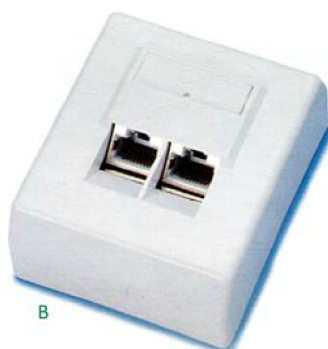

COPPER ACCESSORIES

Work Area Outlet German Surface Mounted Box

Drawing	Part Description	Part Number	Std. Ctn. Qty.
RJ45 series			
<p>A</p>	2-port, C5E, unshielded, white 2-port, C6, unshielded, white	MB5E0901 MB600901	100 100
<p>B</p>	2-port, C5E, full shielded, white 2-port, C6, full shielded, white	MB5E0903 MB600903	100 100

*IDC compatible with 110 & Krone tool only