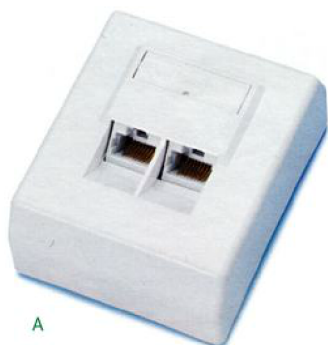

COPPER ACCESSORIES

Work Area Outlet German Surface Mounted Box

Drawing	Part Description	Part Number	Std. Ctn. Qty.
RJ45 series			
<p>A</p>	2-port, C5E, unshielded, white 2-port, C6, unshielded, white	MB5E0901 MB600901	100 100
<p>B</p>	2-port, C5E, full shielded, white 2-port, C6, full shielded, white	MB5E0903 MB600903	100 100

*IDC compatible with 110 & Krone tool only