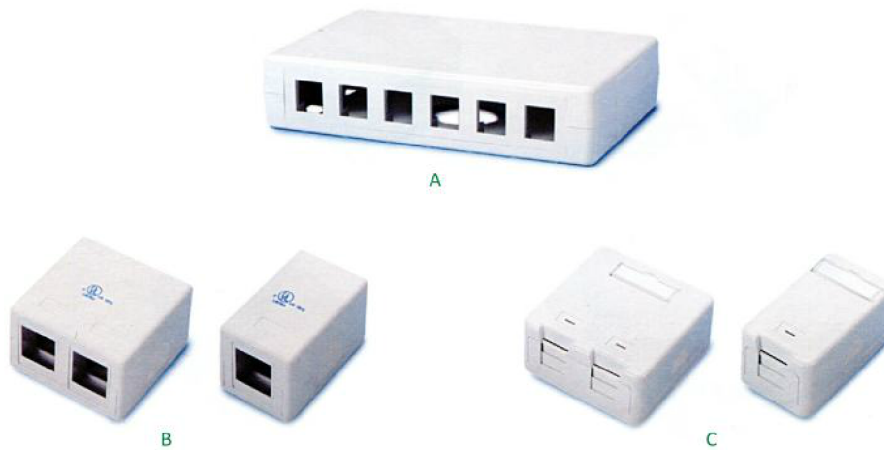

COPPER ACCESSORIES

Work Area Outlet Keystone Box

Drawing	Part Description	Part Number	Std. Ctn. Qty.
RJ45 series - consisting of box x 1, front panel 2, cable guide x 1			
 <p>A (170 x 112 x 38 mm)</p>	12-port multimedia box, white, fit keystone jack, modular insert Of BNC, F, Fiber adaptor	MB120000	40
RJ45 series			
 <p>B (30 x 50 x 30 mm) (50 x 50 x 30 mm)</p>	1-port, w/o shutter, white 2-port, w/o shutter, white	MB010000 MB020000	500 250
RJ45 series			
 <p>C (37 x 65 x 30 mm) (63 x 65 x 30 mm)</p>	1-port, with shutter, white 2-port, with shutter, white	MB010010 MB020010	400 200